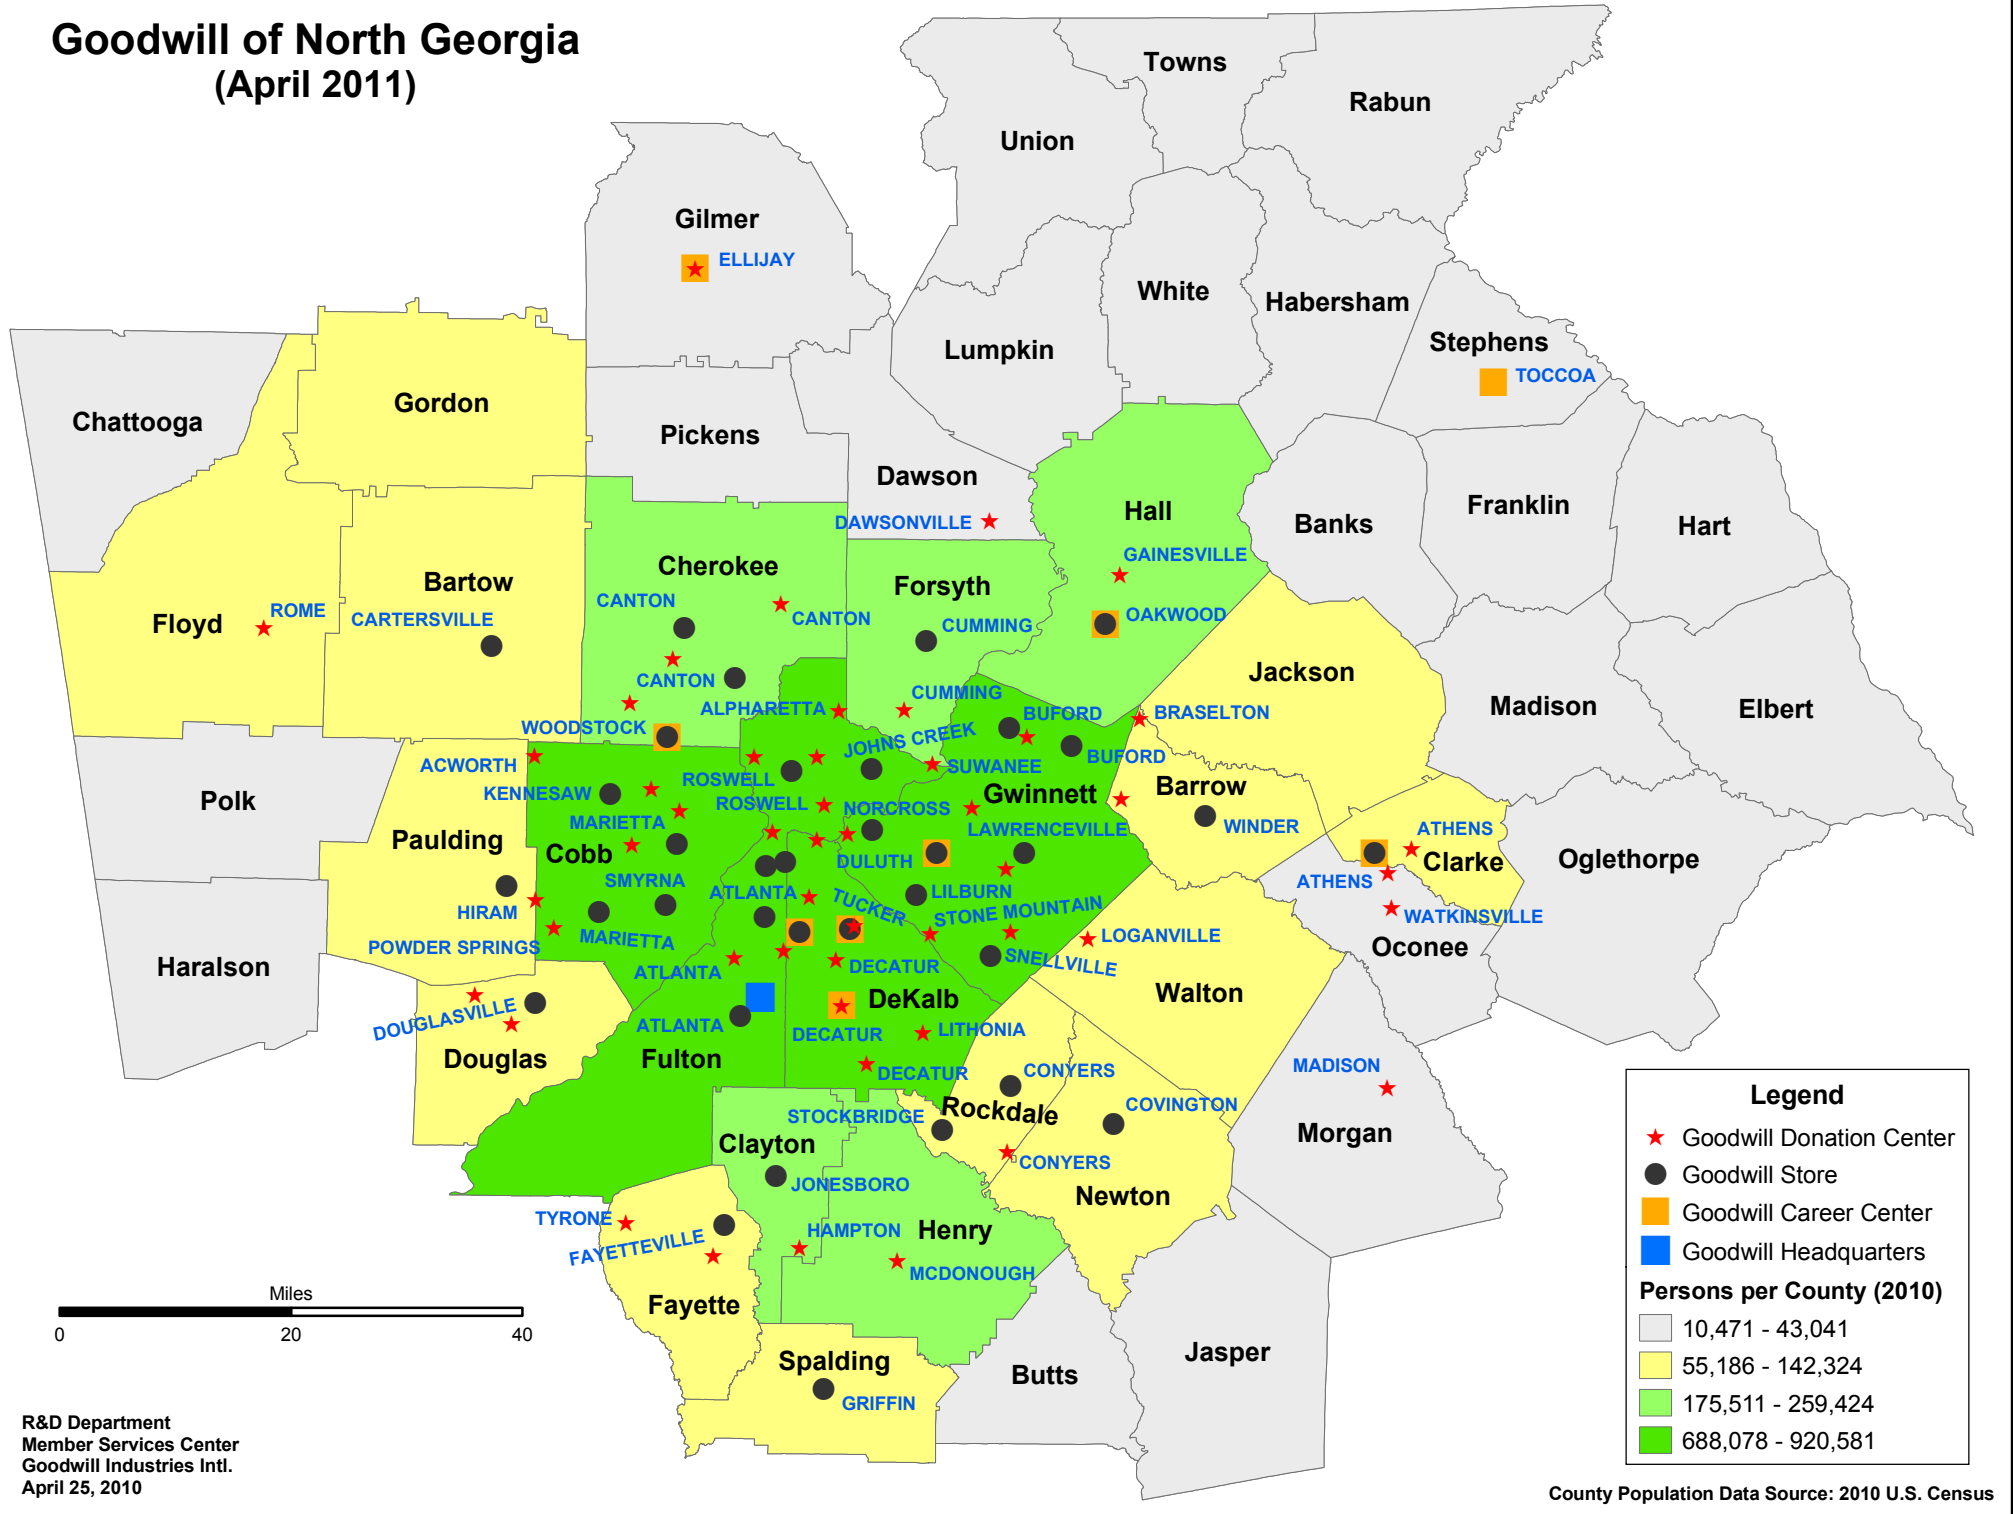

# Goodwill of North Georgia (April 2011)

**Legend**

- ★ Goodwill Donation Center
- Goodwill Store
- Goodwill Career Center
- Goodwill Headquarters

**Persons per County (2010)**

- 10,471 - 43,041
- 55,186 - 142,324
- 175,511 - 259,424
- 688,078 - 920,581

County Population Data Source: 2010 U.S. Census